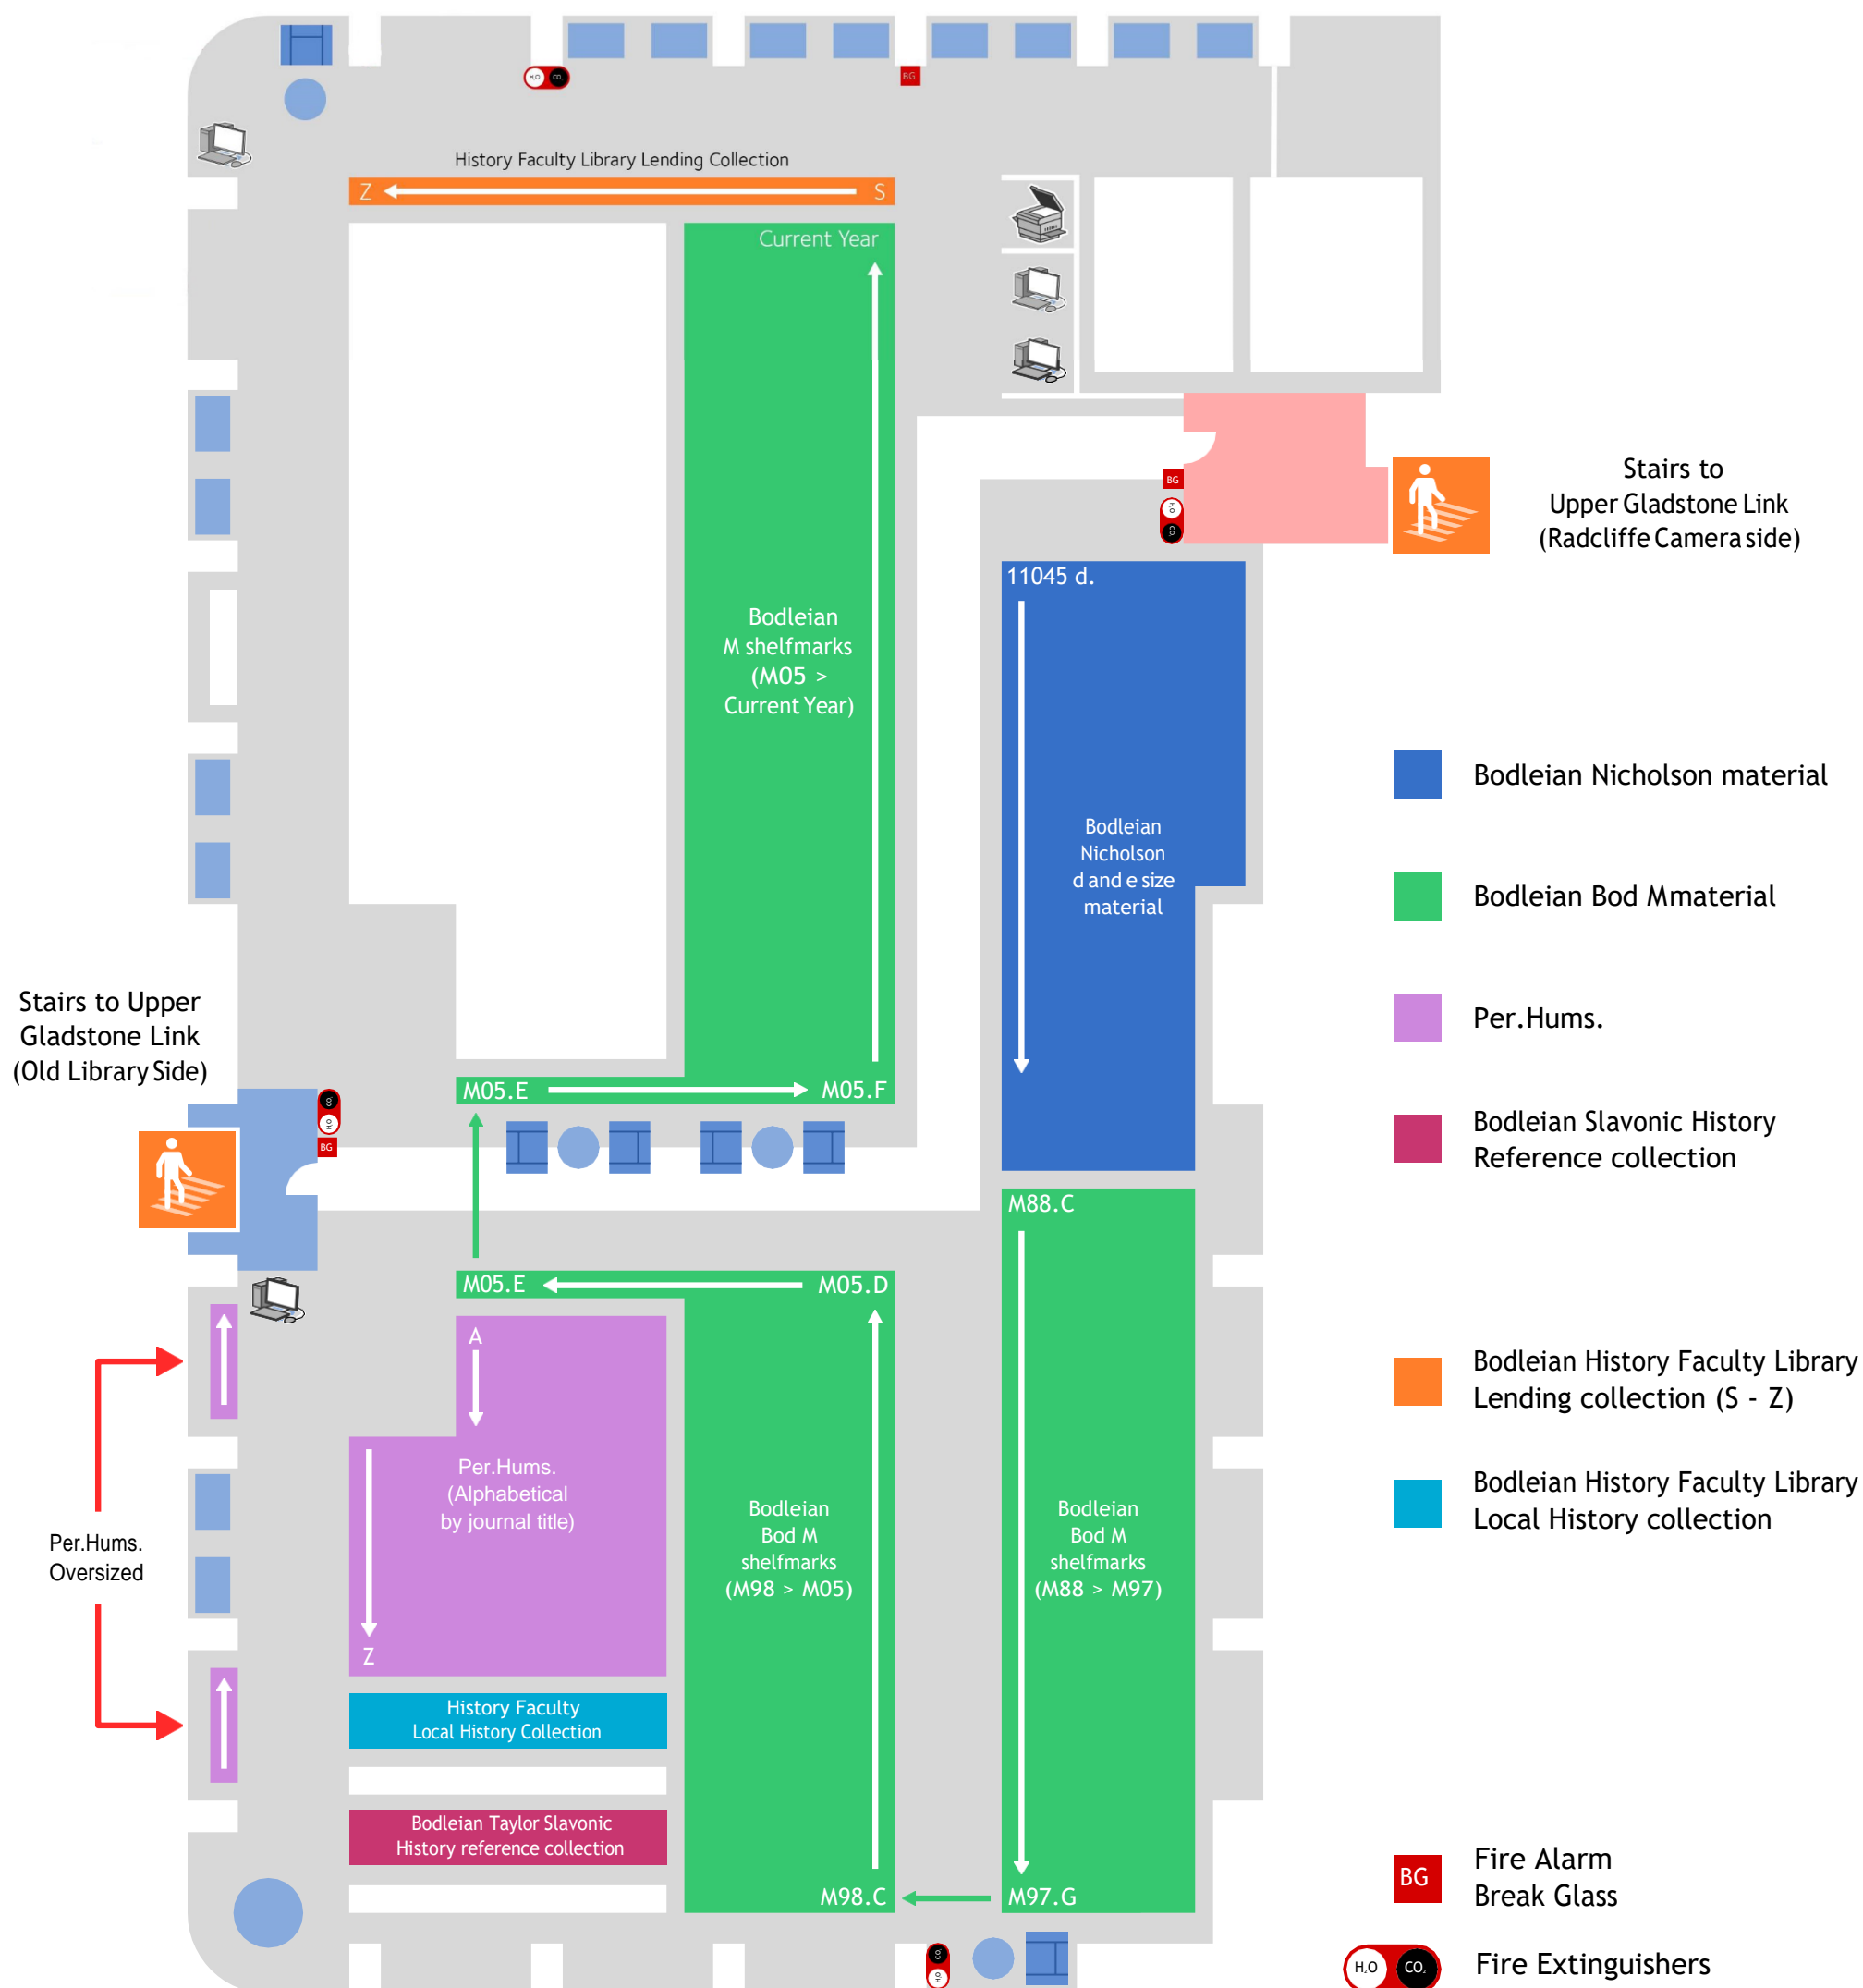

Welcome to Lower Gladstone Link

Facilities available in Lower Gladstone Link:

Study Spaces
Wi-Fi
Reader PCs
PCAS (copier/printers/scanners)

Lower Gladstone Link Collections:

Loans are available to current members of Oxford University from the following collections:

Bodleian History Faculty Library Lending collection and Local History collection

Loans are processed from the issue desk in Lower Camera Reading Room.

Welcome to Upper Gladstone Link

Facilities available in Upper Gladstone Link:

- Study Spaces
- Wi-Fi
- Reader PCs
- PCAS (copier/printers/scanners)
- Toilets / Disabled Facilities
- Lockers

Upper Gladstone Link Collections:

- Loans are available to current members of Oxford University from the following collections:
- Bodleian History Faculty Library Lending Collection:
 - Standard size: sequence continued from Lower Camera (DA 670 > RZ) sequence continues (S > Z) in Lower Gladstone Link.
 - Oversize Material: full sequence (A > Z)
- Loans are processed from the issue desk in Lower Camera Reading Room.