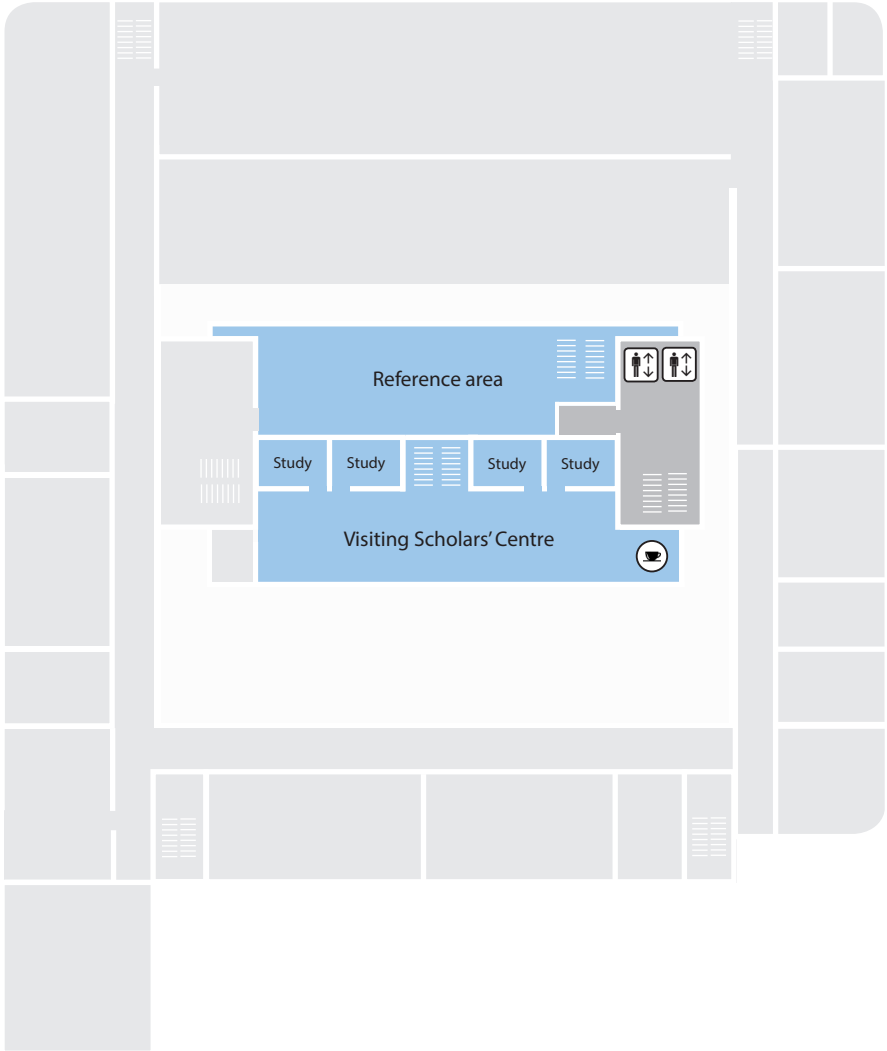

Readers & staff only

- level 5
- level 4
- level 3
- level 2
- level 1
- level G