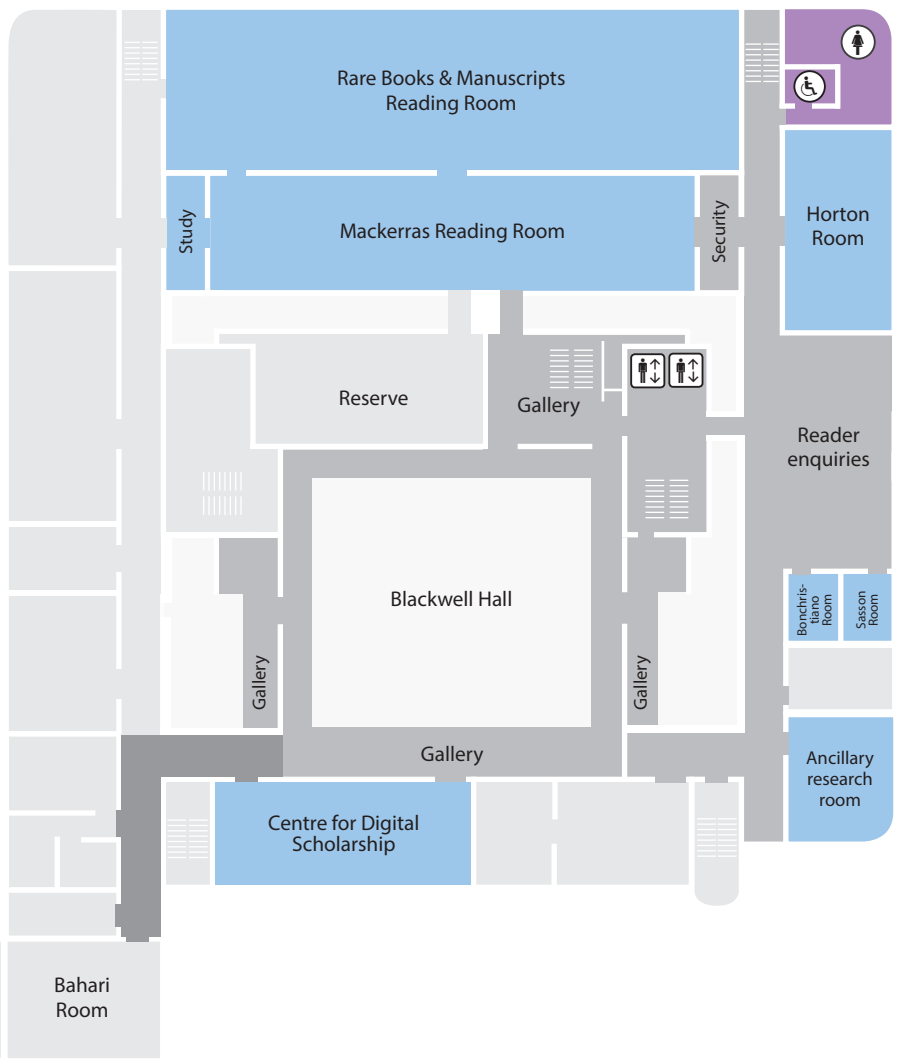

- Readers & staff only
- Toilets
- Restricted access

- level 5
- level 4
- level 3
- level 2
- level 1
- level G