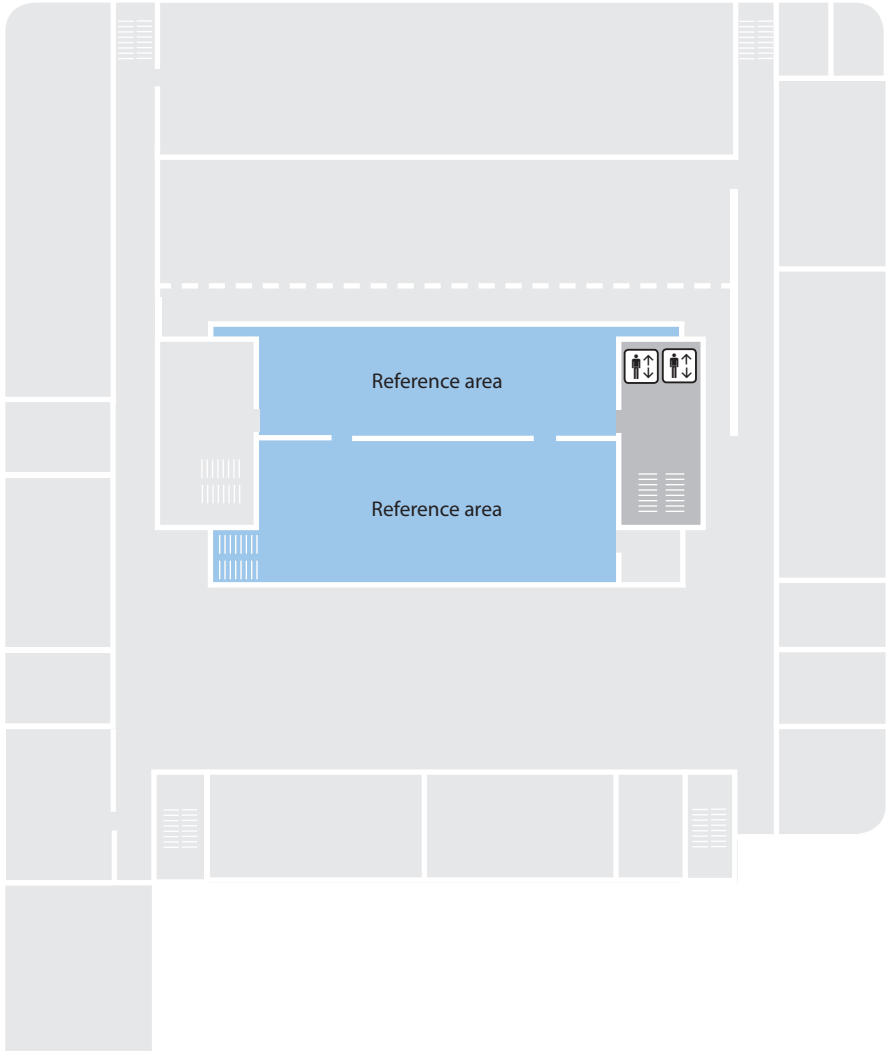

4

Readers & staff only

- level 5
- level 4
- level 3
- level 2
- level 1
- level G