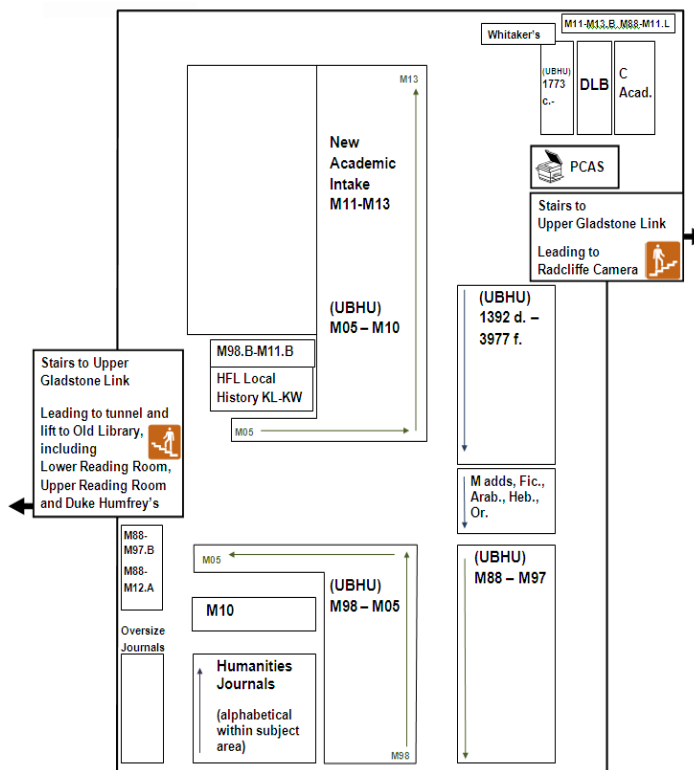

Upper Gladstone Link

Upper Gladstone Link shelfmarks

HFL DA670 - Z

HFL Oversize

New books display

Available to borrow for Oxford University members

Also available on this floor

- Staff assistance
- Lockers
- Toilets
- Photocopiers
- Library PCs
- Bodleian Libraries wifi network
- Study spaces

Lower Gladstone Link

Lower Gladstone Link shelfmarks

HFL Local History KL - KW

Available to borrow for Oxford University members

+ Bodleian Library books
(for library use only)

Also available on this floor