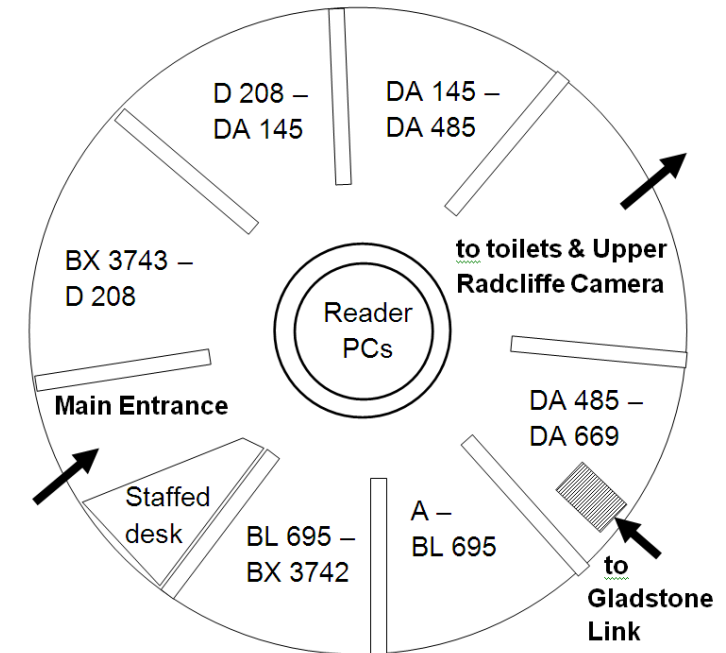

- Study spaces
- Photocopiers
- Library PCs
- Bodleian Libraries wifi network

Lower Radcliffe Camera

Lower Camera Shelfmarks

History Faculty Library A - DA669

Available to borrow for Oxford University members