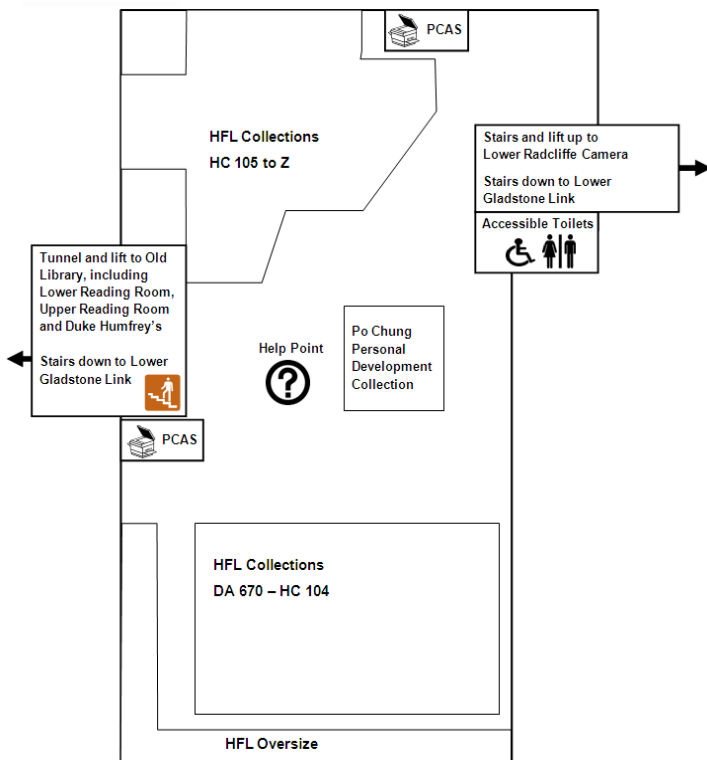

Upper Gladstone Link

Upper Gladstone Link shelfmarks

HFL DA670 - Z

HFL Oversize

New books display

Available to borrow for Oxford University members

Also available on this floor

- Staff assistance
- Lockers
- Toilets
- Photocopiers
- Library PCs
- Bodleian Libraries wifi network
- Study spaces

Lower Gladstone Link

Lower Gladstone Link shelfmarks

HFL Local History KL - KW

Available to borrow for Oxford University members

+ Bodleian Library books
(for library use only)

Also available on this floor

- Photocopiers
- Library PC
- Bodleian Libraries wifi network
- Study spaces

Library of Congress Classification Guide

- A - General Works
- B - Philosophy, Psychology and Religion
- C - Archaeology, Heraldry and Biography
- D - World History inc. DA UK & Ireland, DB-DR Europe, DS Asia, DT Africa, DU Oceania
- E & F - History of the Americas
- G - Geography & Anthropology
- H - Social Sciences inc. HB-HD Economics, HQ Family, marriage and gender, HX Socialism
- J - Political Science
- K - Law
- L - Education
- M - Music
- N - Fine Arts
- P - Language and Literature
- Q - Science
- R - Medicine
- S - Agriculture
- T - Technology
- U - Military Science
- V - Naval Science
- Z - Bibliography

Also available on this floor

- Main entrance to Radcliffe Camera
- Access to toilets (via steps)
- Staffed service point
- Library PCs & Photocopiers
- Bodleian Libraries wifi network
- Study spaces
- Quiet study space (no laptops)
- Self-issue machine for borrowing books
- HFL book return box
- Collection of holds and stack requests