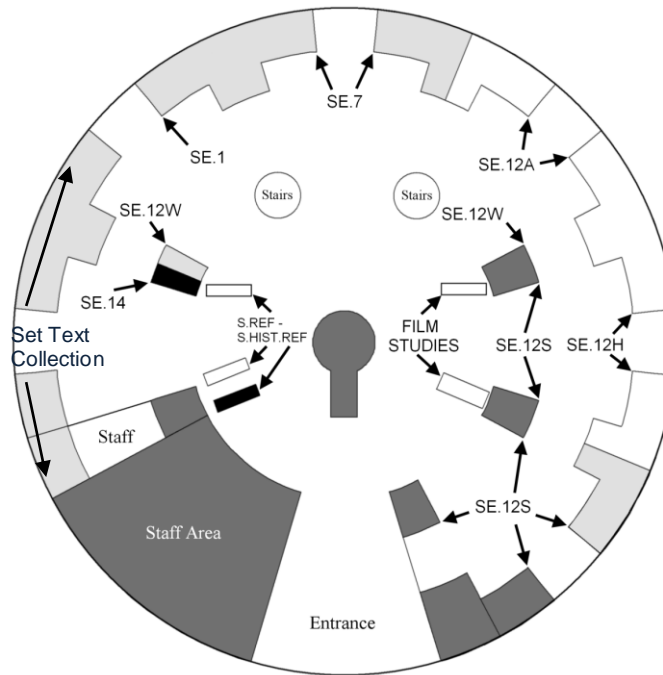

Upper Radcliffe Camera Main Level

Bodleian Library SE. shelfmarks Film studies

S.Ref-S.Hist Ref

HFL Set Text Collection

Undergraduate History Theses available

on request from Staff Office

(all material reference only)

Also available on this floor

- Study spaces
- Photocopiers
- Library PCs
- Bodleian Libraries wifi network