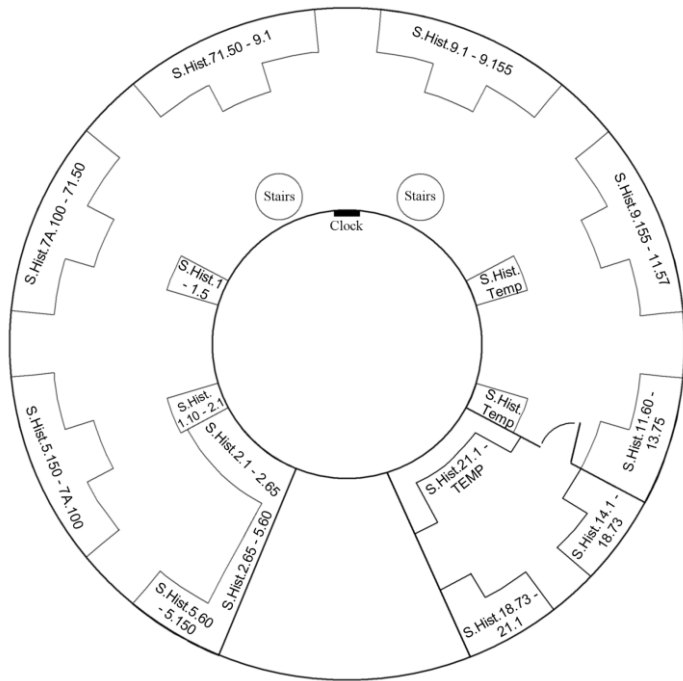

Bodleian
History Faculty Library

Floorplans

Bodleian Libraries
UNIVERSITY OF OXFORD

Upper Radcliffe Camera Gallery Level

Bodleian Library S.Hist shelfmarks (reference only)

Also available on this floor

- Study spaces
- Quiet study spaces (no laptops)
- Bodleian Libraries wifi network